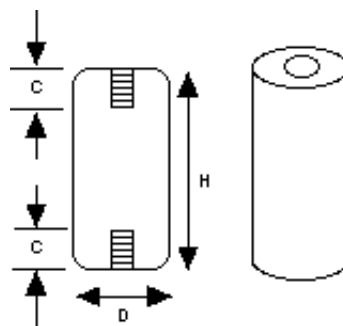

## Steatite Standoffs

Jan-1-8 and Jan-1-10 Specs.

**Description:** These threaded Steatite pillars are made of L5 glazed Steatite with threaded holes on both sides, and have one hole mounting.

**Color:** White

Daburn Cat. No.	Conforms to Type	H		D		Length of Thread (C)	Thread
		IN.	MM.	IN.	MM.		
10-41	--	1/4"	6.35	1/4"	6.35	ALL	6-32
10-41B	--	3/8"	9.53	1/4"	6.35	5/32"	6-32
10-41A	--	1/2"	12.70	1/4"	6.35	5/32"	6-32
10-44A	--	3/4"	19.05	1/4"	6.35	1/4"	6-32
10-45A	--	1"	25.40	1/4"	6.35	1/4"	6-32
10-42	--	3/8"	9.53	3/8"	9.53	5/32"	6-32
10-42A	NL523W01-004	1/2"	12.70	3/8"	9.53	5/32"	6-32
10-43A	NL523W01-005	5/8"	15.88	3/8"	9.53	1/4"	6-32
10-44B	NL523W01-006	3/4"	19.05	3/8"	9.53	1/4"	6-32
10-45B	NL523W01-008	1"	25.40	3/8"	9.53	3/8"	6-32